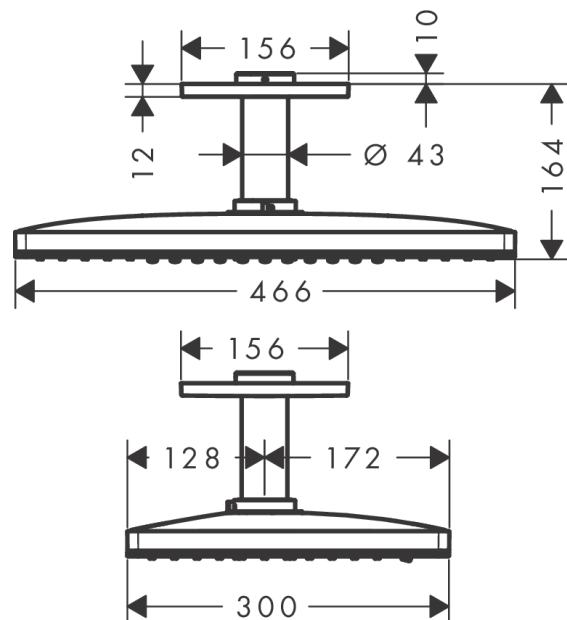

##### product features

- shower head size: 460 x 300 mm
- spray type: Rain, RainStream, MonoRain
- flow rate Rain spray (at 0.3 MPa): 9 l/min
- flow rate RainStream spray (at 0.3 MPa): 9 l/min
- flow rate Mono spray (at 0.3 MPa): 9 l/min
- easy cleanable glass spray disc
- material spray disc: safety glass
- spray disc removable for cleaning
- overhead shower for cleaning removable
- brass ceiling connector
- ceiling connection length: 100 mm
- installation: ceiling
- connection dimension: DN15

#### Scale drawing